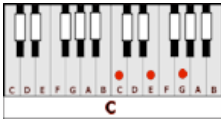

HOME – Phillip Phillips (C)

GUITAR / KEYBOARD CHORDS:

C = x32010

F = xx3211

Am = xo2210

G/B = x20033

G = 320003

C/E = o32010