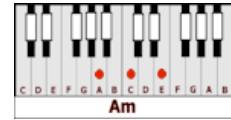

HOME – Phillip Phillips (C)

GUITAR / KEYBOARD CHORDS:

C = x32010

F = xx3211

Am = xo2210

G/B = x20033

G = 320003

C/E = o32010